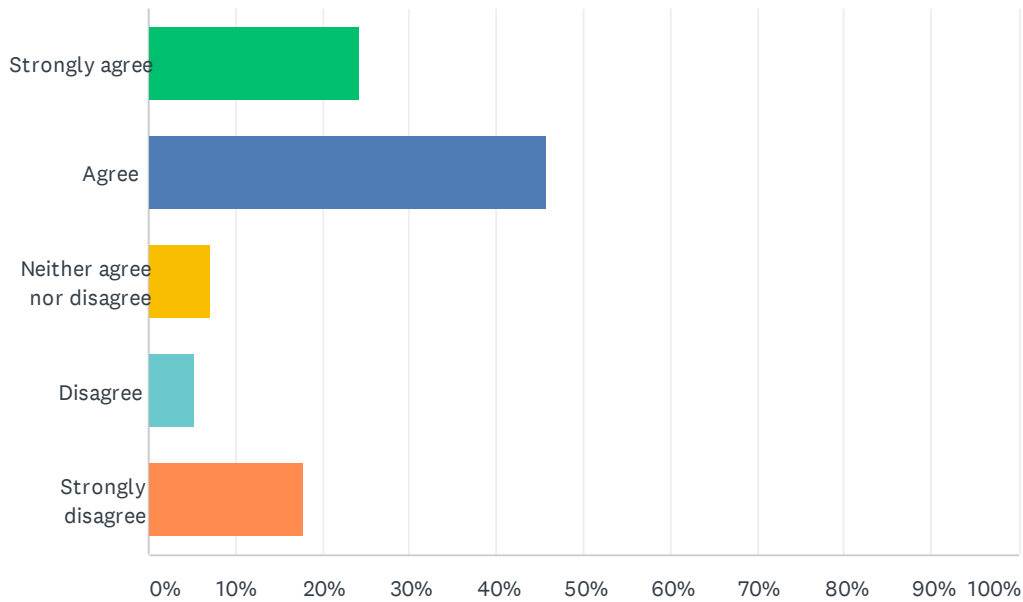

Q6 Do you agree with the allocation at Smock Alley we propose to meet the parish housing requirement set by Horsham DC?

Answered: 424 Skipped: 253

ANSWER CHOICES	RESPONSES	
Strongly agree	24.29%	103
Agree	45.75%	194
Neither agree nor disagree	7.08%	30
Disagree	5.19%	22
Strongly disagree	17.69%	75
TOTAL		424