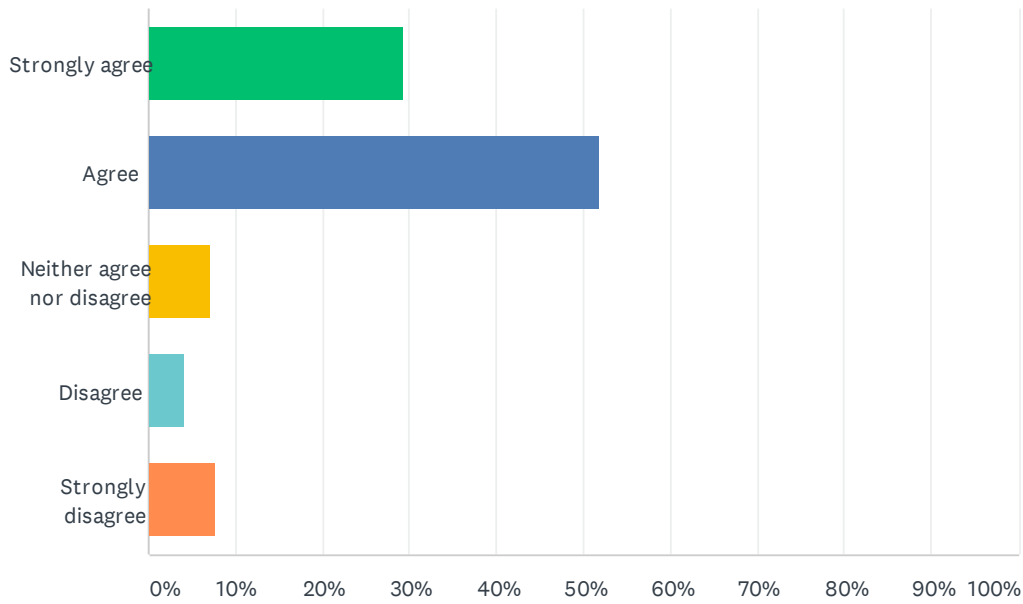

Q3 Do you agree with the policy H2 wording and the elements of the masterplan?

Answered: 413 Skipped: 264

ANSWER CHOICES	RESPONSES	
Strongly agree	29.30%	121
Agree	51.82%	214
Neither agree nor disagree	7.02%	29
Disagree	4.12%	17
Strongly disagree	7.75%	32
TOTAL		413