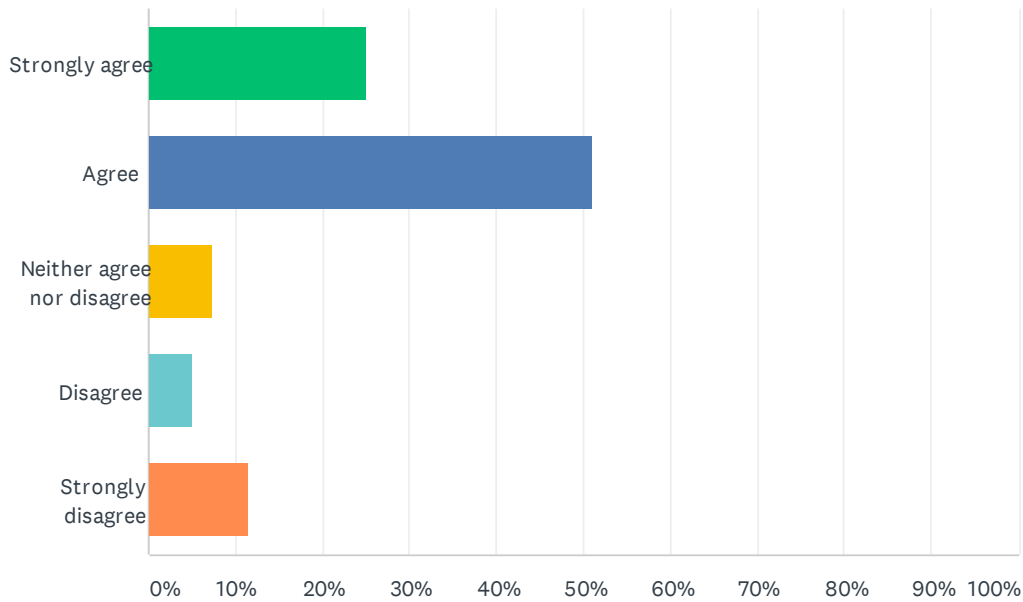

Q4 Do you agree with the allocation at Hatches that we propose to meet the parish housing requirement set by Horsham DC?

Answered: 419 Skipped: 258

ANSWER CHOICES	RESPONSES	
Strongly agree	25.06%	105
Agree	51.07%	214
Neither agree nor disagree	7.40%	31
Disagree	5.01%	21
Strongly disagree	11.46%	48
TOTAL		419